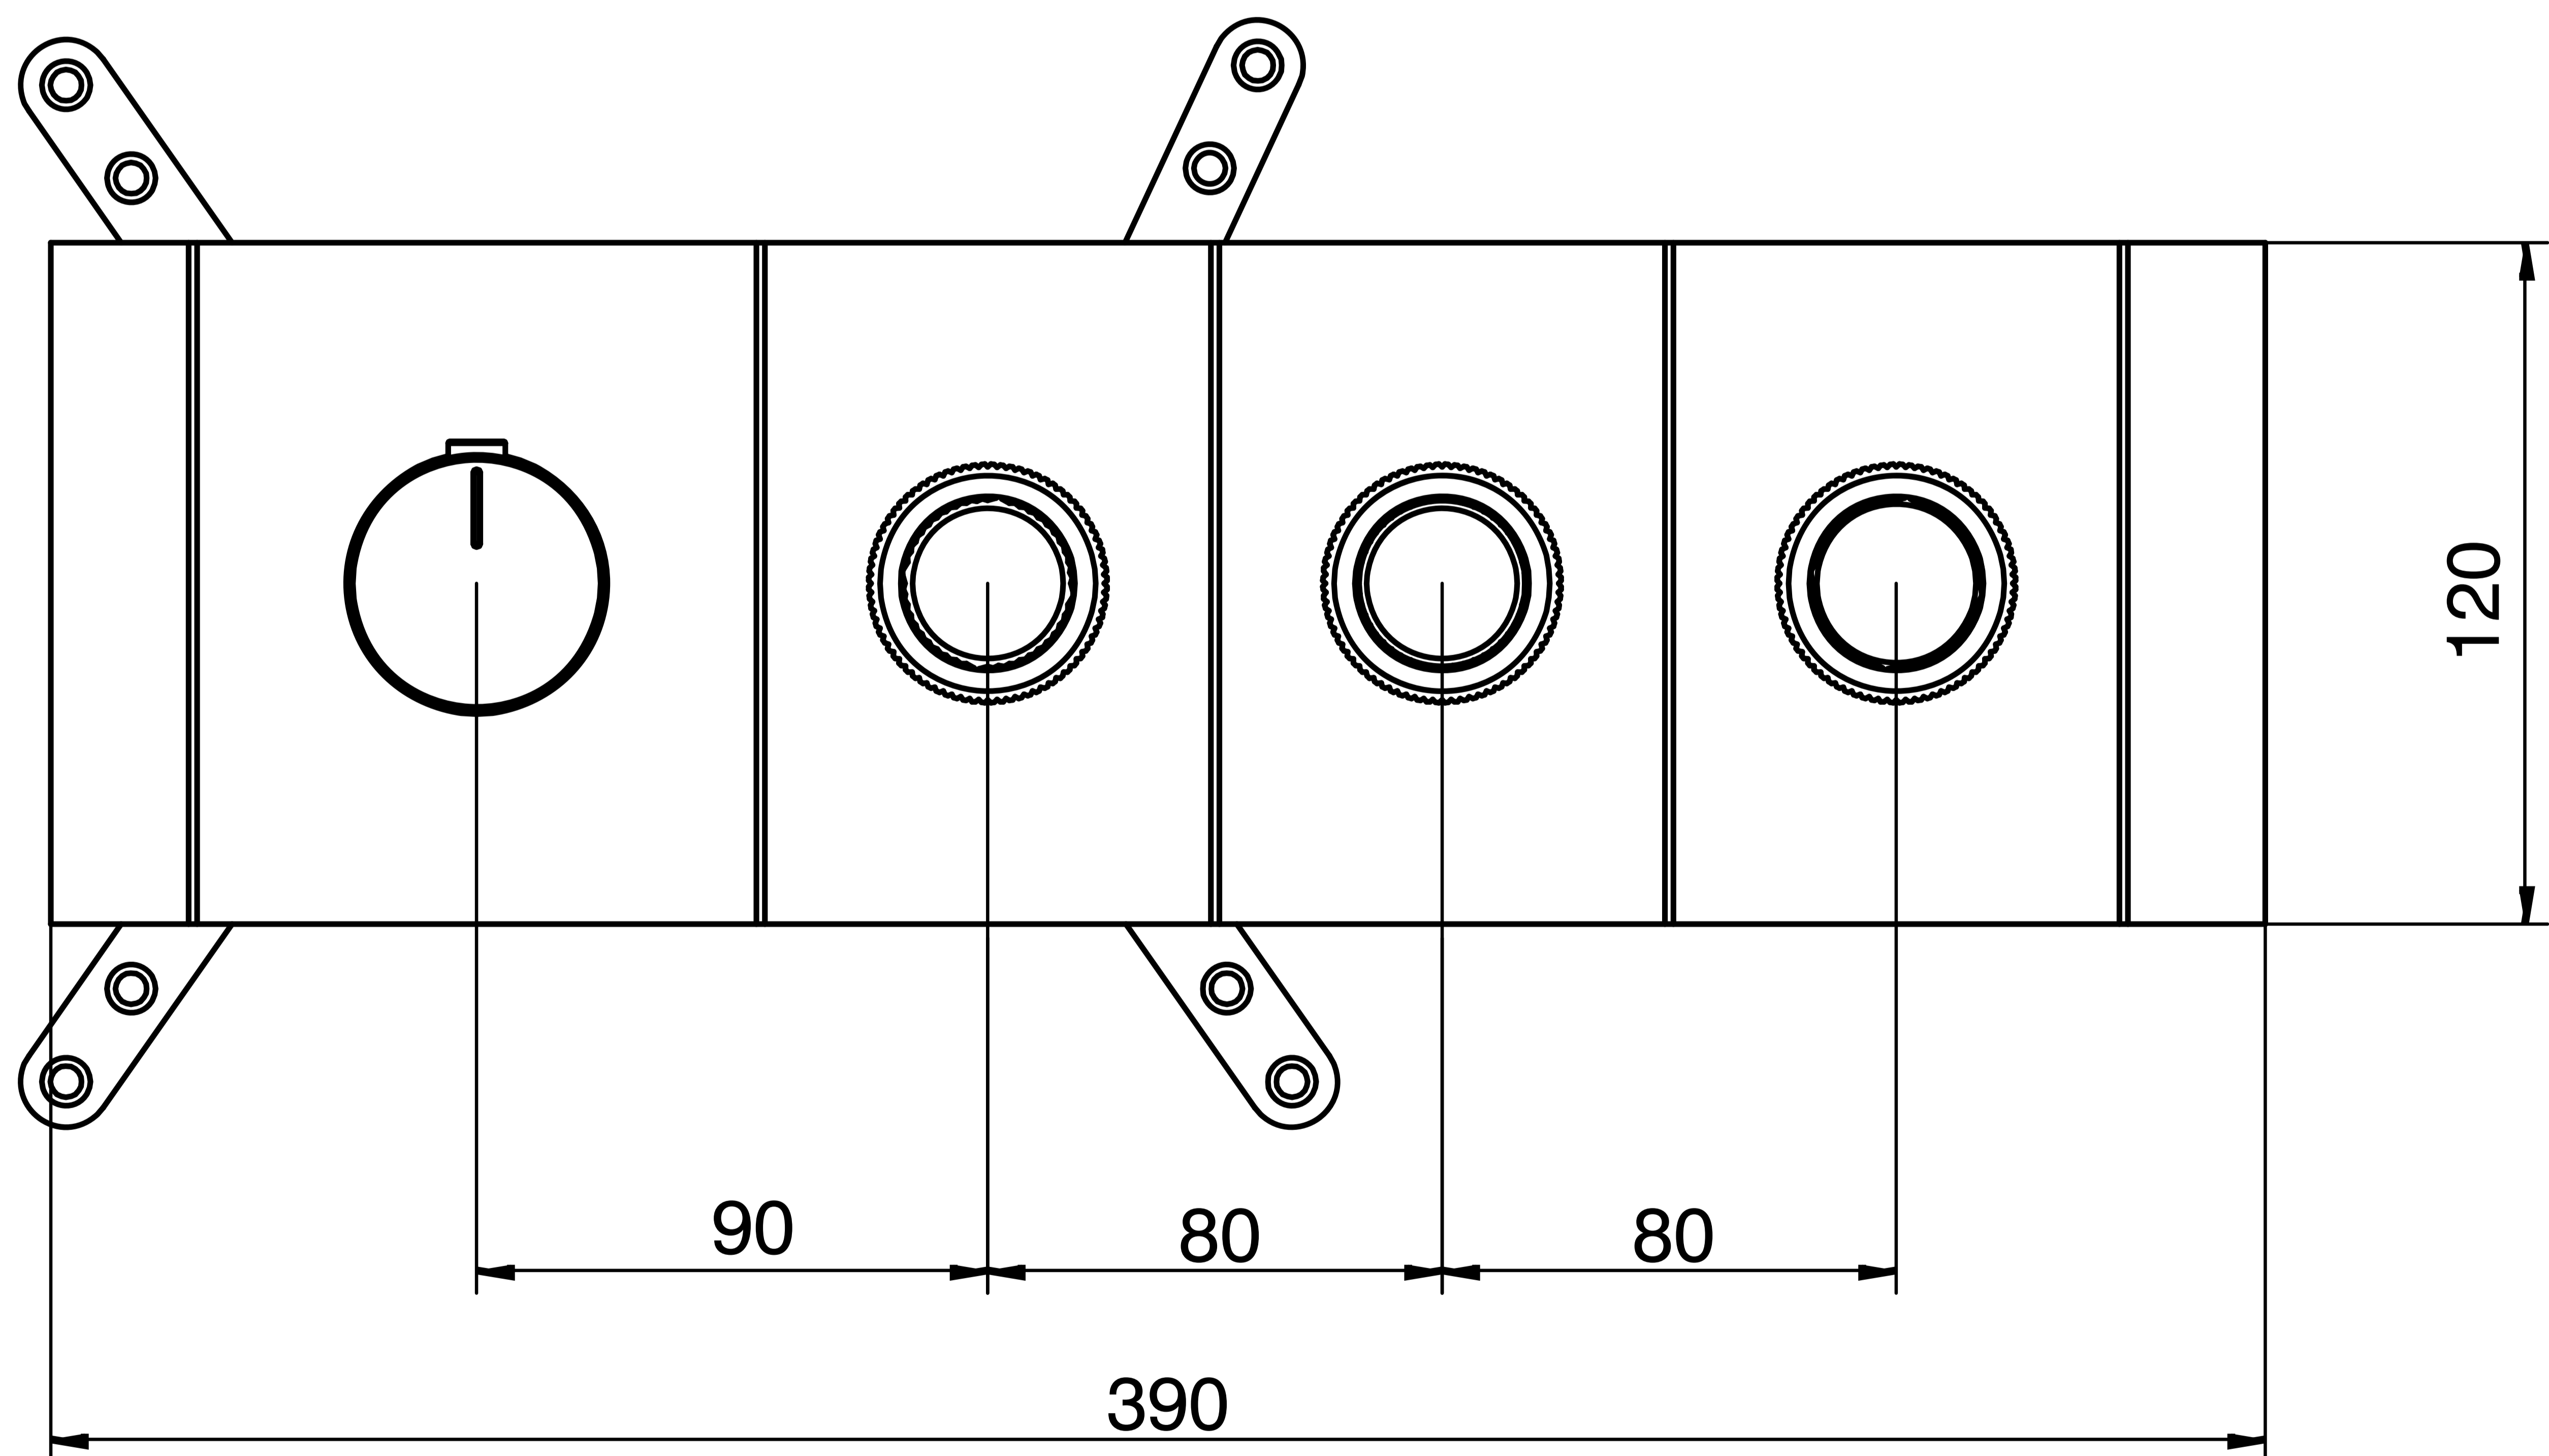

3 Outlet Click Select Diverter

Product Code : 2121

Technical Drawing

All dimension are in mm