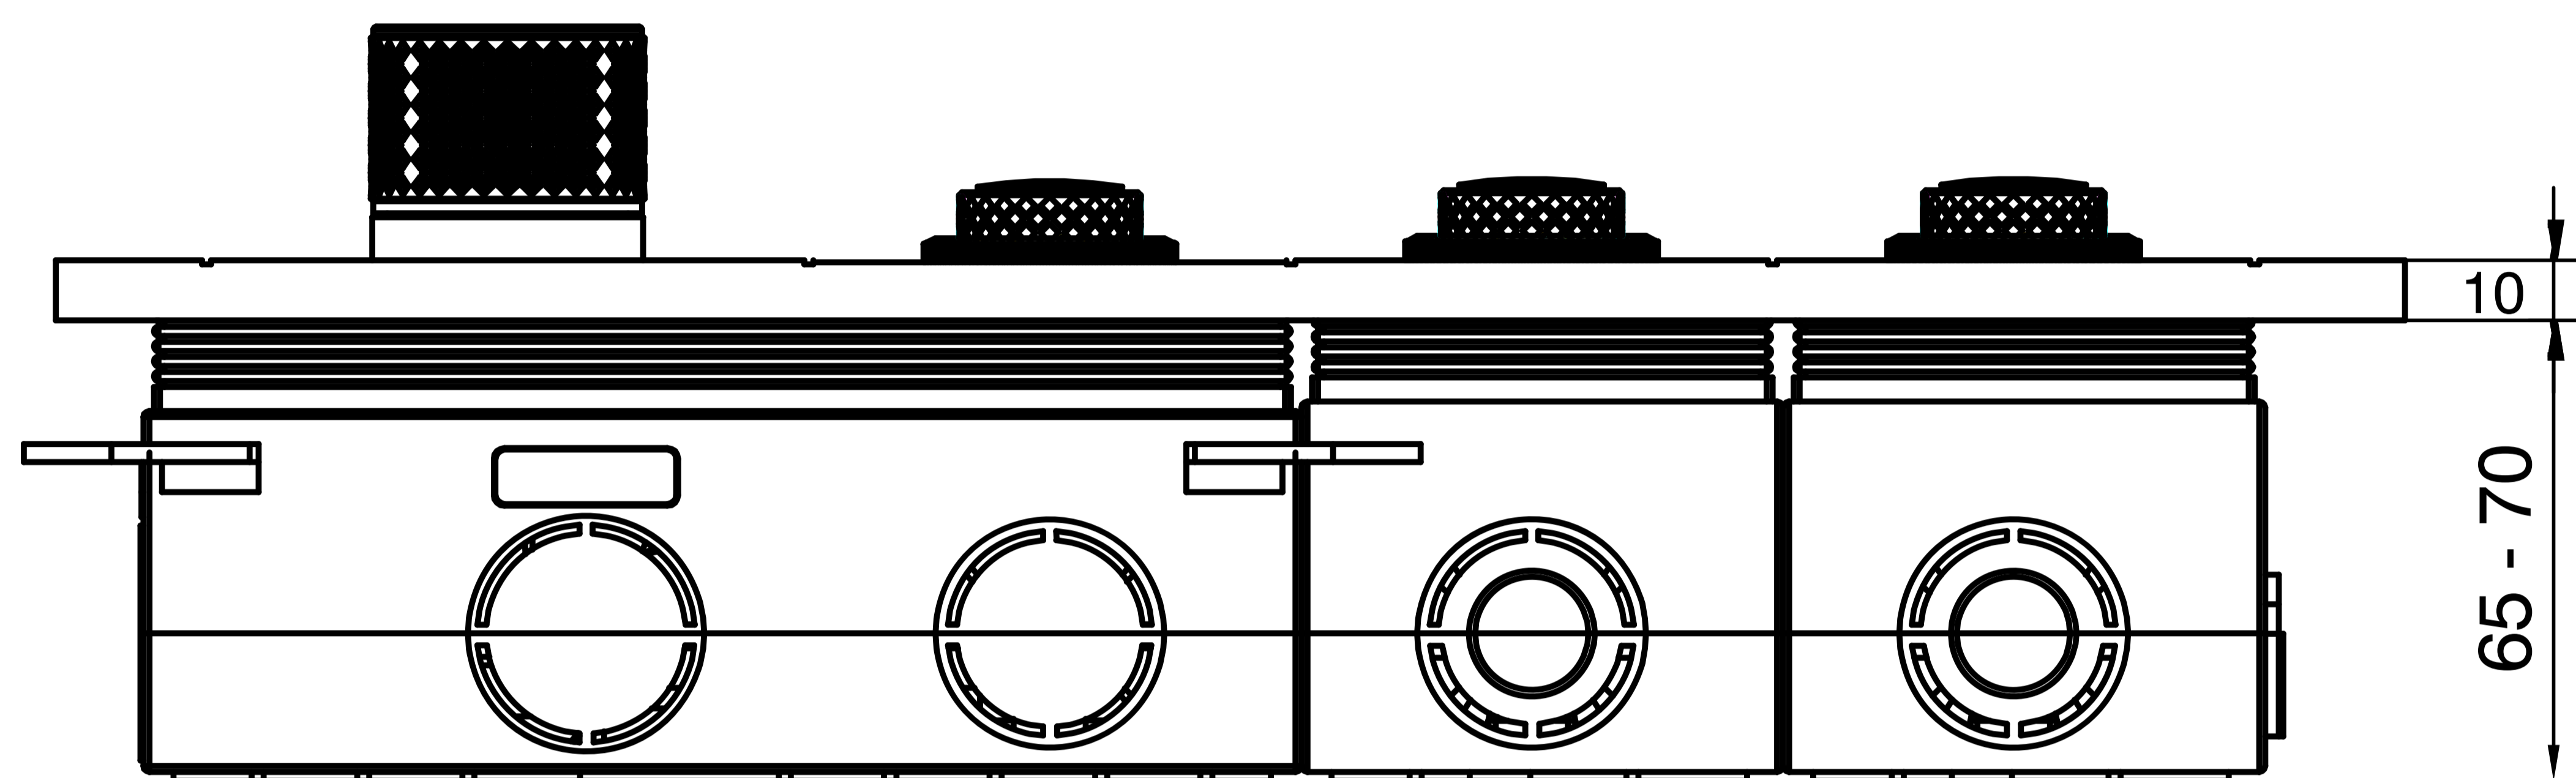

3 Outlet Click Select Diverter

Product Code : 2121

Technical Drawing

All dimension are in mm